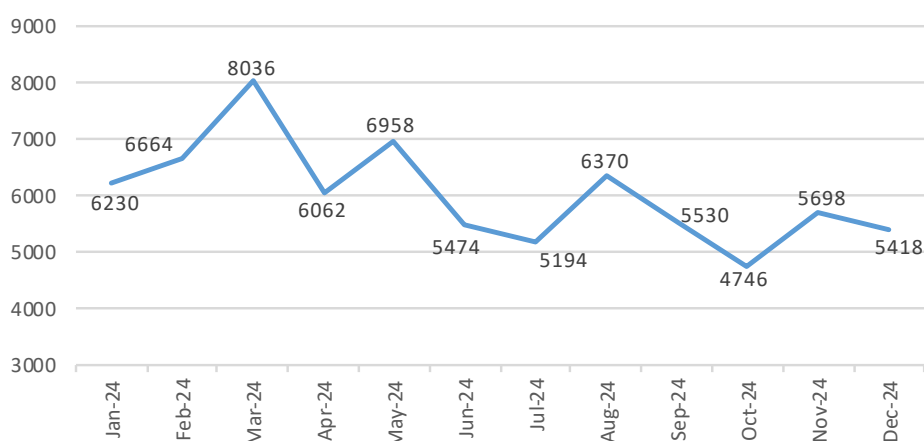

Month	Adults	Kids	People	Hampers	Meals/mth
Jan-24	323	122	445	130	6230
Feb-24	323	153	476	140	6664
Mar-24	410	174	574	165	8036
Apr-24	299	134	433	130	6062
May-24	377	120	497	170	6958
Jun-24	301	90	391	136	5474
Jul-24	272	99	371	117	5194
Aug-24	316	142	455	146	6370
Sep-24	262	133	395	118	5530
Oct-24	248	91	339	113	4746
Nov-24	283	124	407	147	5698
Dec-24	255	255	387	387	5418
	3669	1637	5170	1899	72380

People Fed 2024

Meals Per Month 2024

Our food hamper program provides a full week's worth of nutritious provisions, tailored to each family's size and needs. Each customized package includes two generous boxes filled with fresh fruits and vegetables, an assortment of bakery items, a well-stocked bag of essential pantry staples, and meat selections for the fridge and freezer. Our hampers ensure that each person can enjoy two substantial meals per day, helping to provide consistent food security and nourishment for families in need.