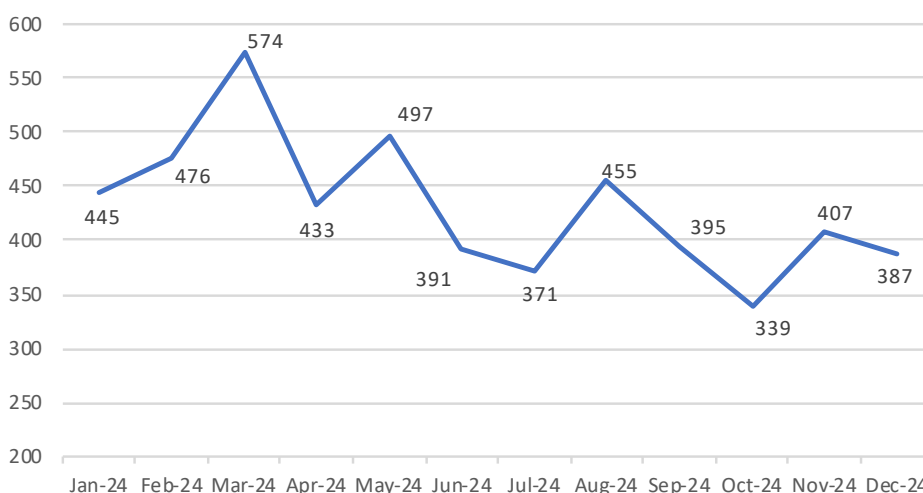

Month	Adults	Kids	People	Hampers	Meals/mth
Jan-24	323	122	445	130	6230
Feb-24	323	153	476	140	6664
Mar-24	410	174	574	165	8036
Apr-24	299	134	433	130	6062
May-24	377	120	497	170	6958
Jun-24	301	90	391	136	5474
Jul-24	272	99	371	117	5194
Aug-24	316	142	455	146	6370
Sep-24	262	133	395	118	5530
Oct-24	248	91	339	113	4746
Nov-24	283	124	407	147	5698
Dec-24	255	255	387	387	5418
	3669	1637	5170	1899	72380

People Fed 2024

Meals Per Month 2024

Our food hamper program provides a full week's worth of nutritious provisions, tailored to each family's size and needs. Each customized package includes two generous boxes filled with fresh fruits and vegetables, an assortment of bakery items, a well-stocked bag of essential pantry staples, and meat selections for the fridge and freezer. Our hampers ensure that each person can enjoy two substantial meals per day, helping to provide consistent food security and nourishment for families in need.